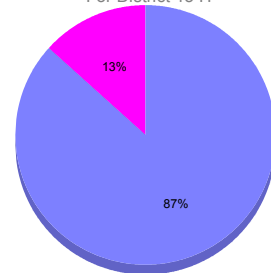

Goal, New, Dropped, Gain/Loss

Comparison of Membership Gain/Loss

Current Year Compared to the Previous Year

Gender Comparison 2010-2011

For District 13 H

Oct/Nov/Dec

■ Male ■ Female