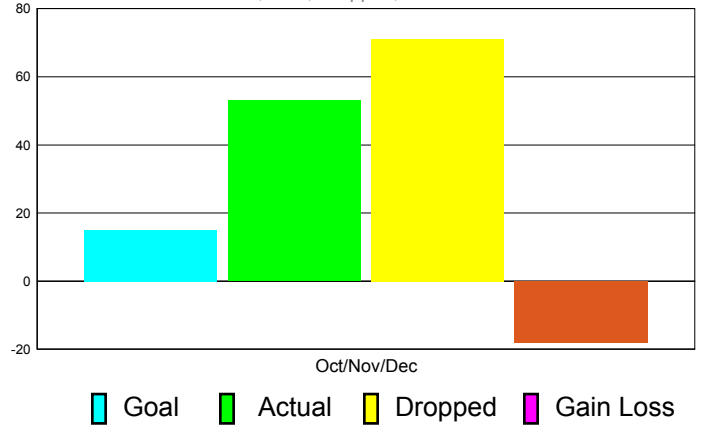

Membership Results 2011-2012

Goal, New, Dropped, Gain/Loss